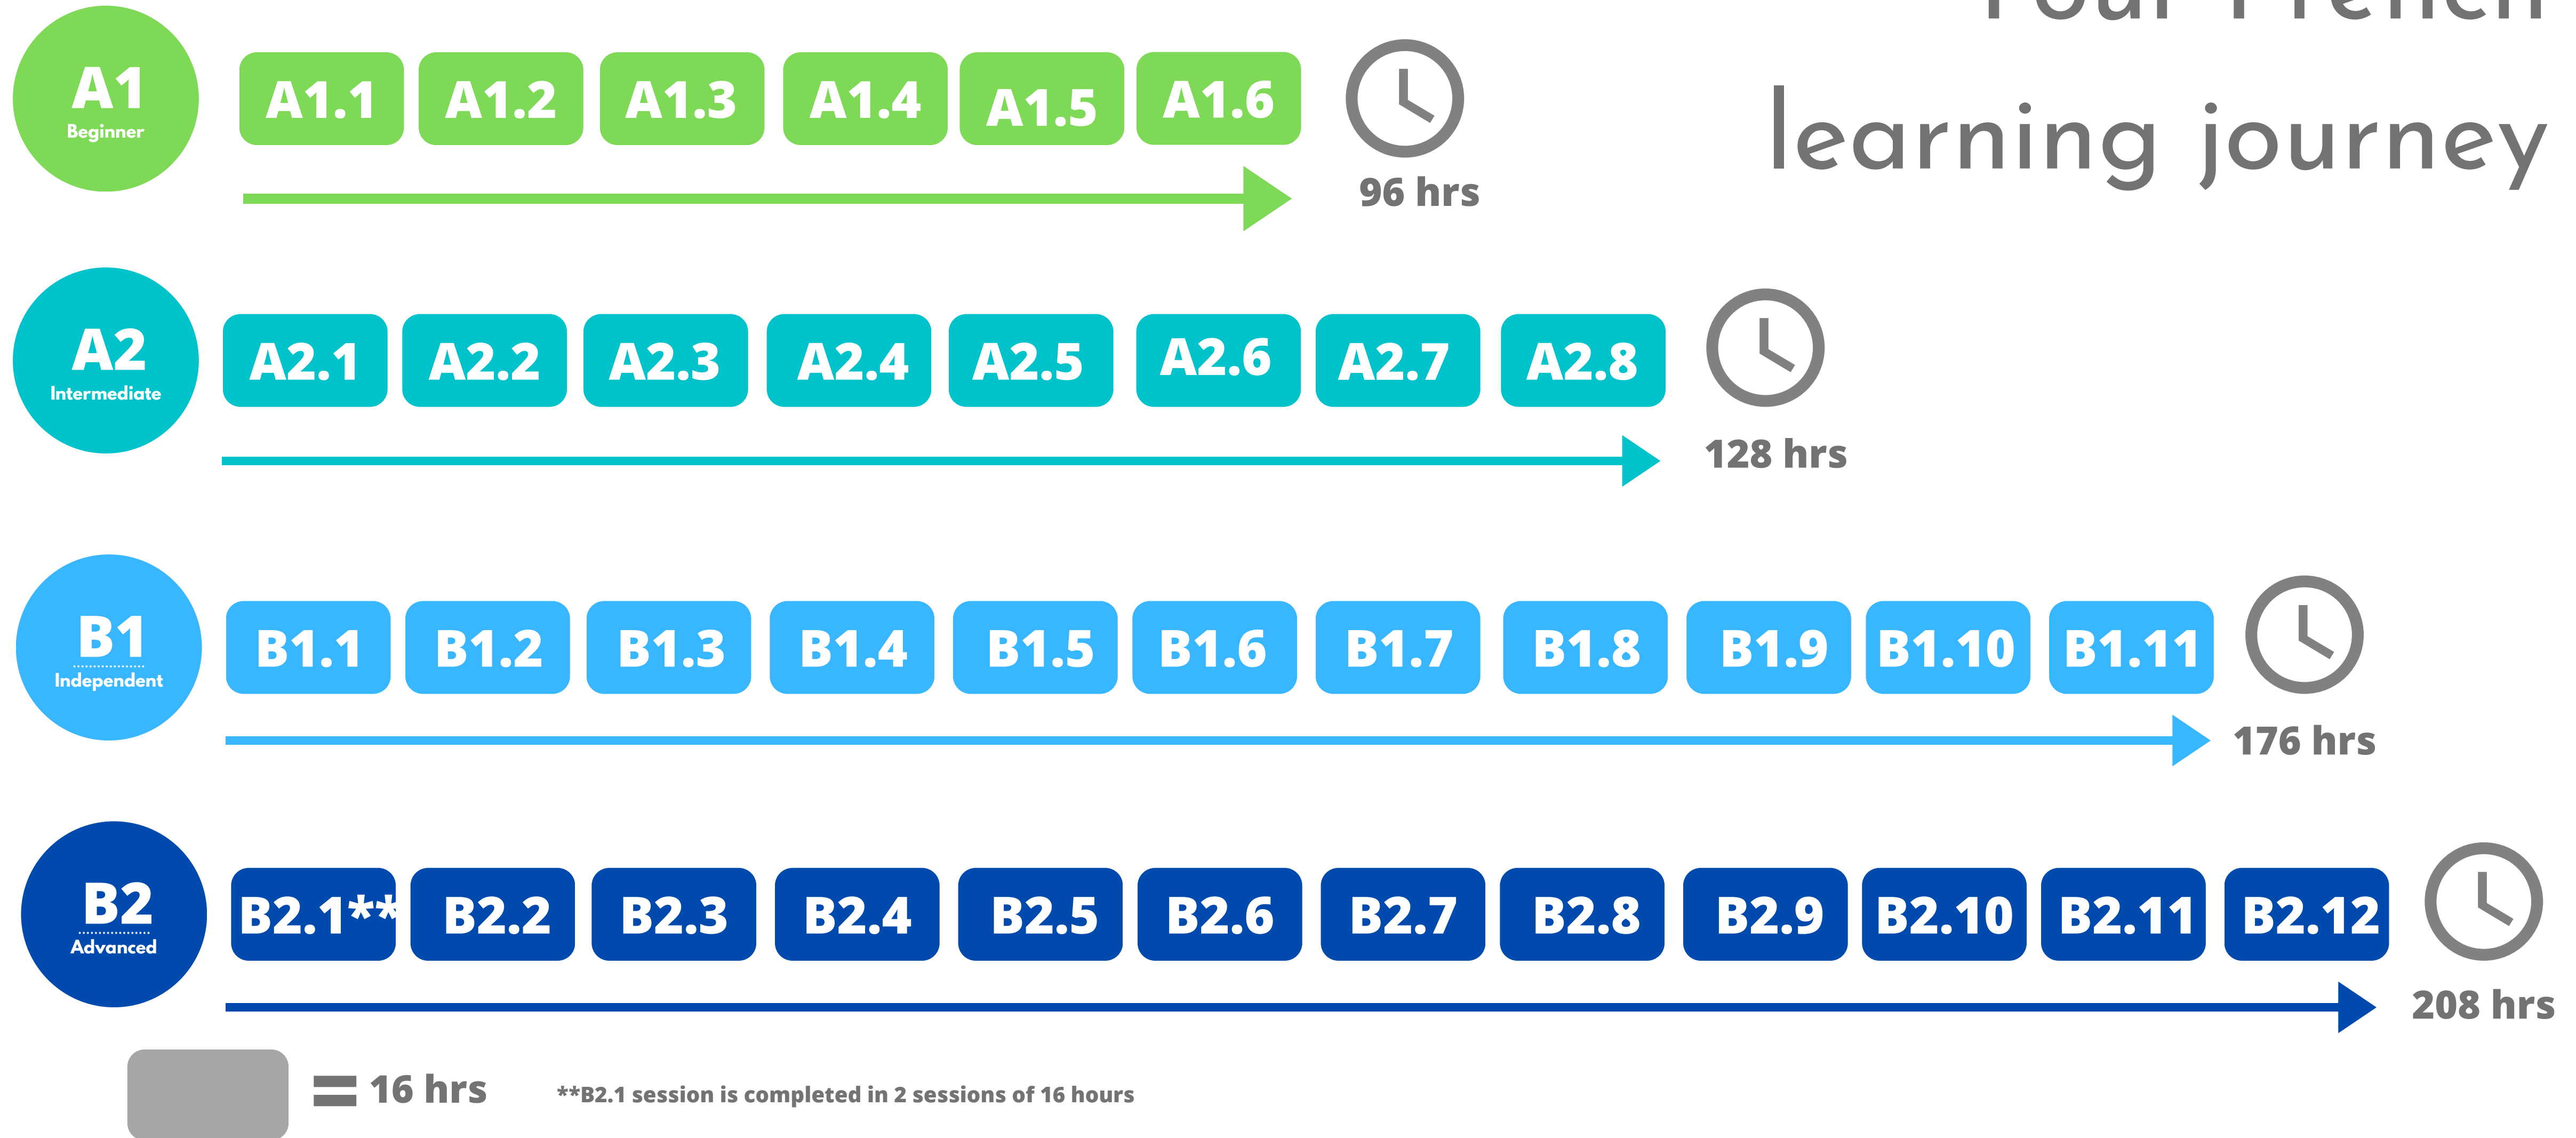

# Your French learning journey

Based on an action-oriented approach, the programs offered at Alliance française Miami Metro are interactive and dynamic. Our team of native French teachers will provide you with all the knowledge and tools to efficiently communicate in French over time. Based on the Common European Framework of Reference for Languages (Cadre Européen Commun de Référence pour les Langues: CECRL) our classes cover all levels of French learning, from the very basic beginner (level A1) to the advanced (B2). Each Level is divided into Units consisting of ONE 16-hour session. Online group classes are taught once or twice a week over a course of eight weeks from 6pm to 8pm.